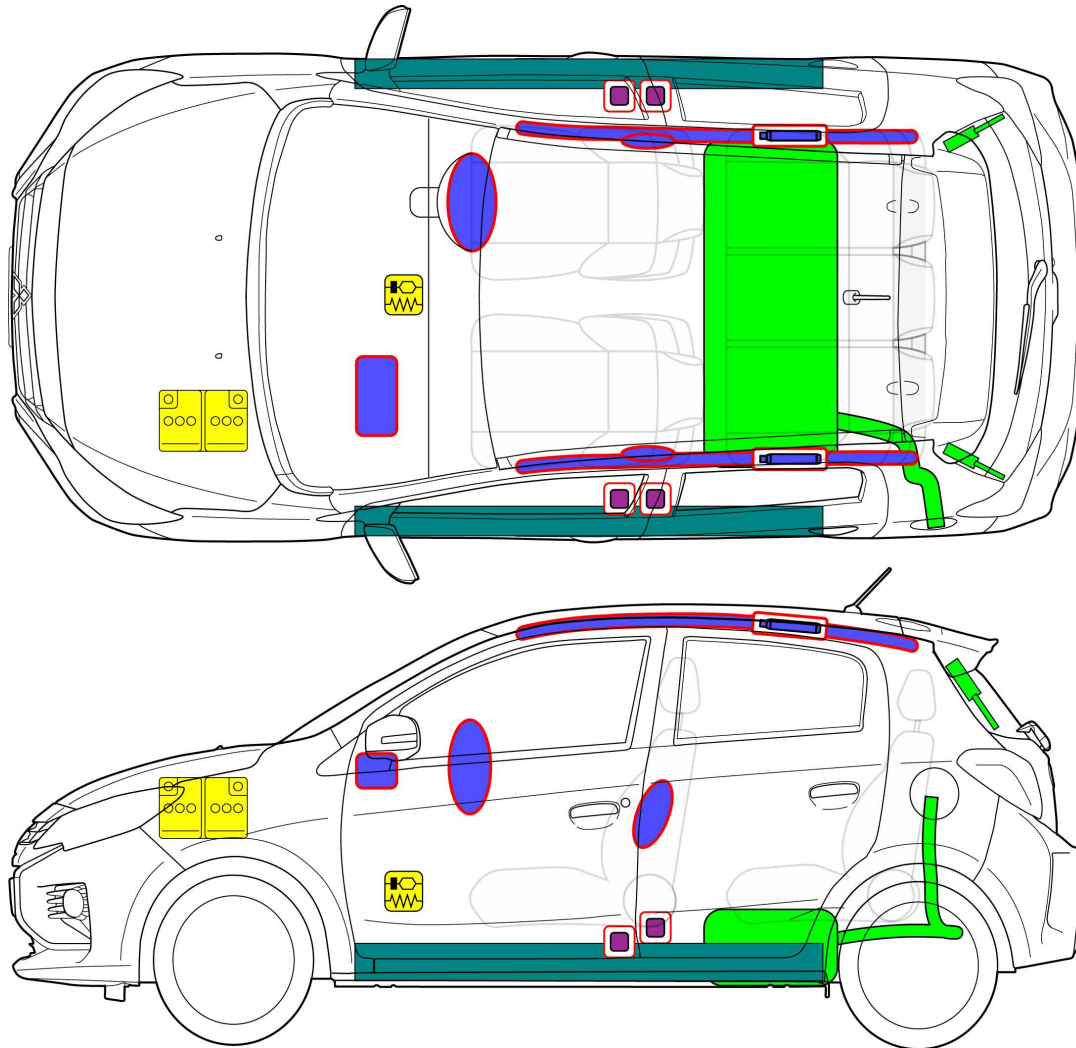

# MIRAGE HATCH

Body type: Hatchback

Type: A03A Model year: 2020 – 2023

	Airbag		Stored gas inflator		Seat belt pretensioner		SRS control unit		Pedestrian protection active system
	Automatic rollover protection system		Gas strut / Preloaded spring		High strength zone		Zone requiring special attention		
	Battery low voltage		Ultra capacitor, low voltage		Fuel tank		Gas tank		Safety valve
	High voltage battery pack		High voltage power cable / component		High voltage disconnect		Fuse box disabling high voltage system		Ultra capacitor, high voltage
				ID No.	Version No.	Version Date.	Page		
				A0A-ANRS-EN03	01	7/2020	1/1		