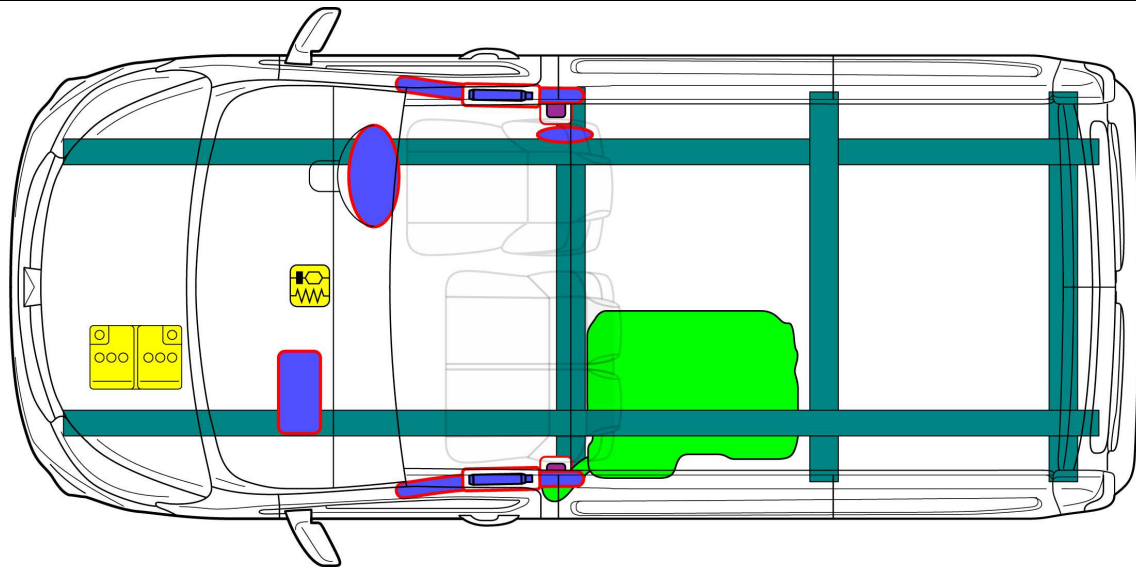

EXPRESS Short wheel

Body type: Van

Type: VH16S, VH20S Model year: 2020 – 2022

	Airbag		Stored gas inflator		Seat belt pretensioner		SRS control unit		Pedestrian protection active system
	Automatic rollover protection system		Gas strut / Preloaded spring		High strength zone		Zone requiring special attention		
	Battery low voltage		Ultra capacitor, low voltage		Fuel tank		Gas tank		Safety valve
	High voltage battery pack		High voltage power cable / component		High voltage disconnect		Fuse box disabling high voltage system		Ultra capacitor, high voltage
					ID No.	Version No.	Version Date.	Page	
					VHS-ANRS-EN01	01	7/2020	1/1	