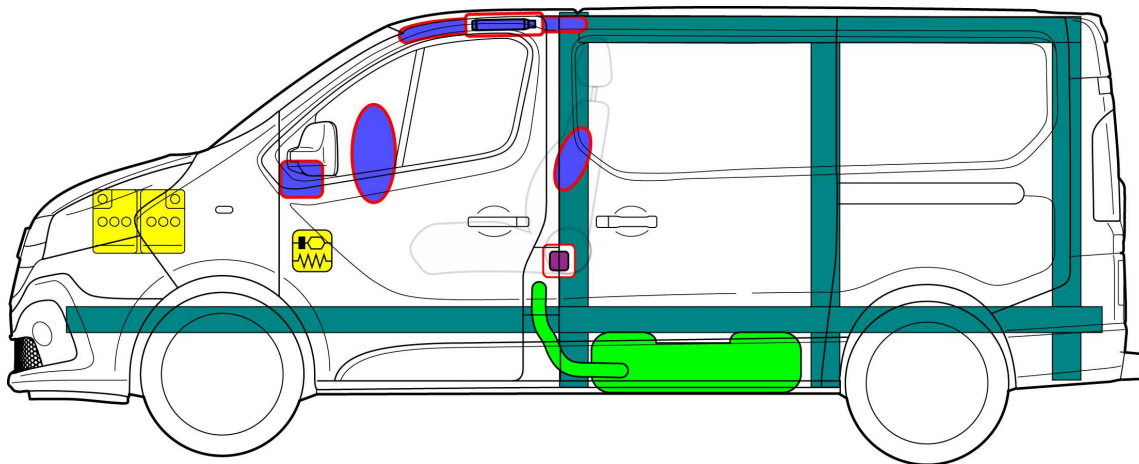

EXPRESS Short wheel

Body type: Van

Type: VH16S, VH20S Model year: 2020 – 2022

	Airbag		Stored gas inflator		Seat belt pretensioner		SRS control unit		Pedestrian protection active system
	Automatic rollover protection system		Gas strut / Preloaded spring		High strength zone		Zone requiring special attention		
	Battery low voltage		Ultra capacitor, low voltage		Fuel tank		Gas tank		Safety valve
	High voltage battery pack		High voltage power cable / component		High voltage disconnect		Fuse box disabling high voltage system		Ultra capacitor, high voltage
					ID No.	Version No.	Version Date.	Page	
					VHS-ANRS-EN01	01	7/2020	1/1	