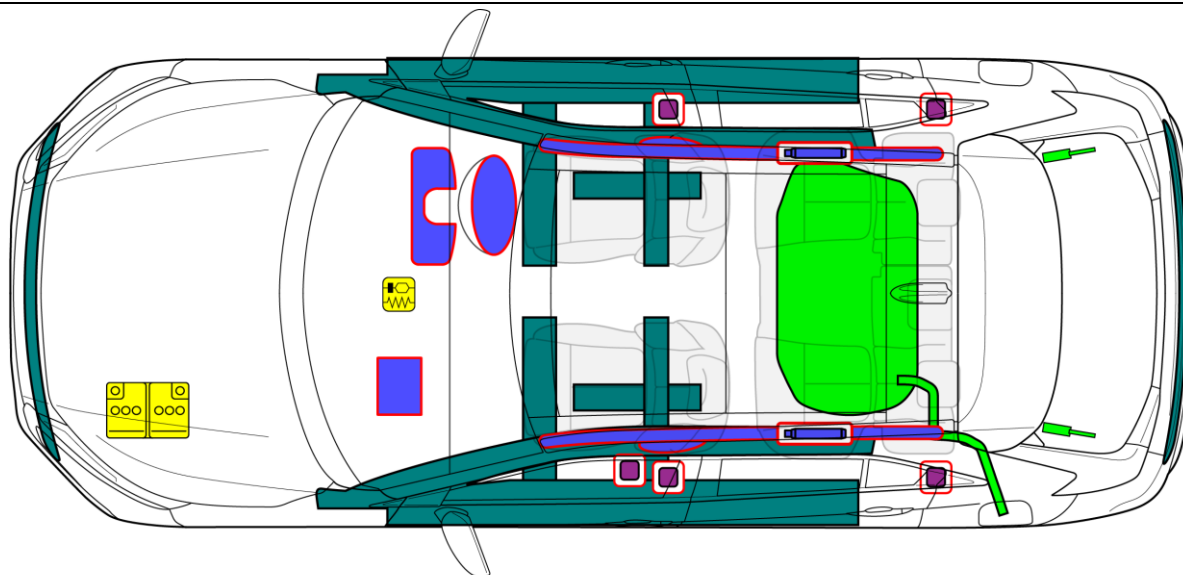

ECLIPSE CROSS

Body type: Station wagon
 Type: GK1W Model year: 2020 –

	Airbag		Stored gas inflator		Seat belt pretensioner		SRS control unit		Pedestrian protection active system
	Automatic rollover protection system		Gas strut / Preloaded spring		High strength zone		Zone requiring special attention		
	Battery low voltage		Ultra capacitor, low voltage		Fuel tank		Gas tank		Safety valve
	High voltage battery pack		High voltage power cable / component		High voltage disconnect		Fuse box disabling high voltage system		Ultra capacitor, high voltage
ID No.					Version No.		Version Date.		Page
GKW-ANRS-EN02					01		11/2020		1/1