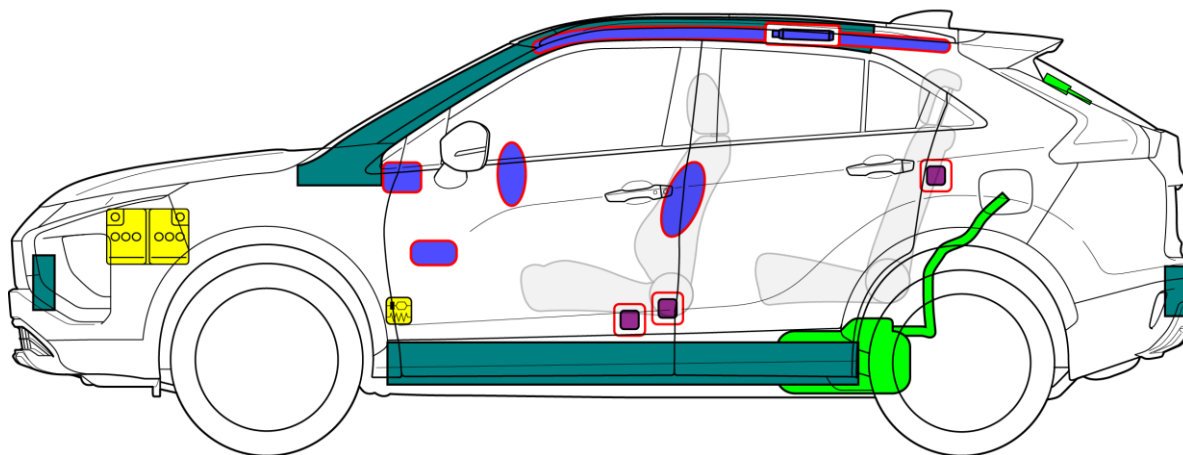

ECLIPSE CROSS

Body type: Station wagon
 Type: GK1W Model year: 2020 –

	Airbag		Stored gas inflator		Seat belt pretensioner		SRS control unit		Pedestrian protection active system
	Automatic rollover protection system		Gas strut / Preloaded spring		High strength zone		Zone requiring special attention		
	Battery low voltage		Ultra capacitor, low voltage		Fuel tank		Gas tank		Safety valve
	High voltage battery pack		High voltage power cable / component		High voltage disconnect		Fuse box disabling high voltage system		Ultra capacitor, high voltage
ID No.					Version No.		Version Date.		Page
GKW-ANRS-EN02					01		11/2020		1/1