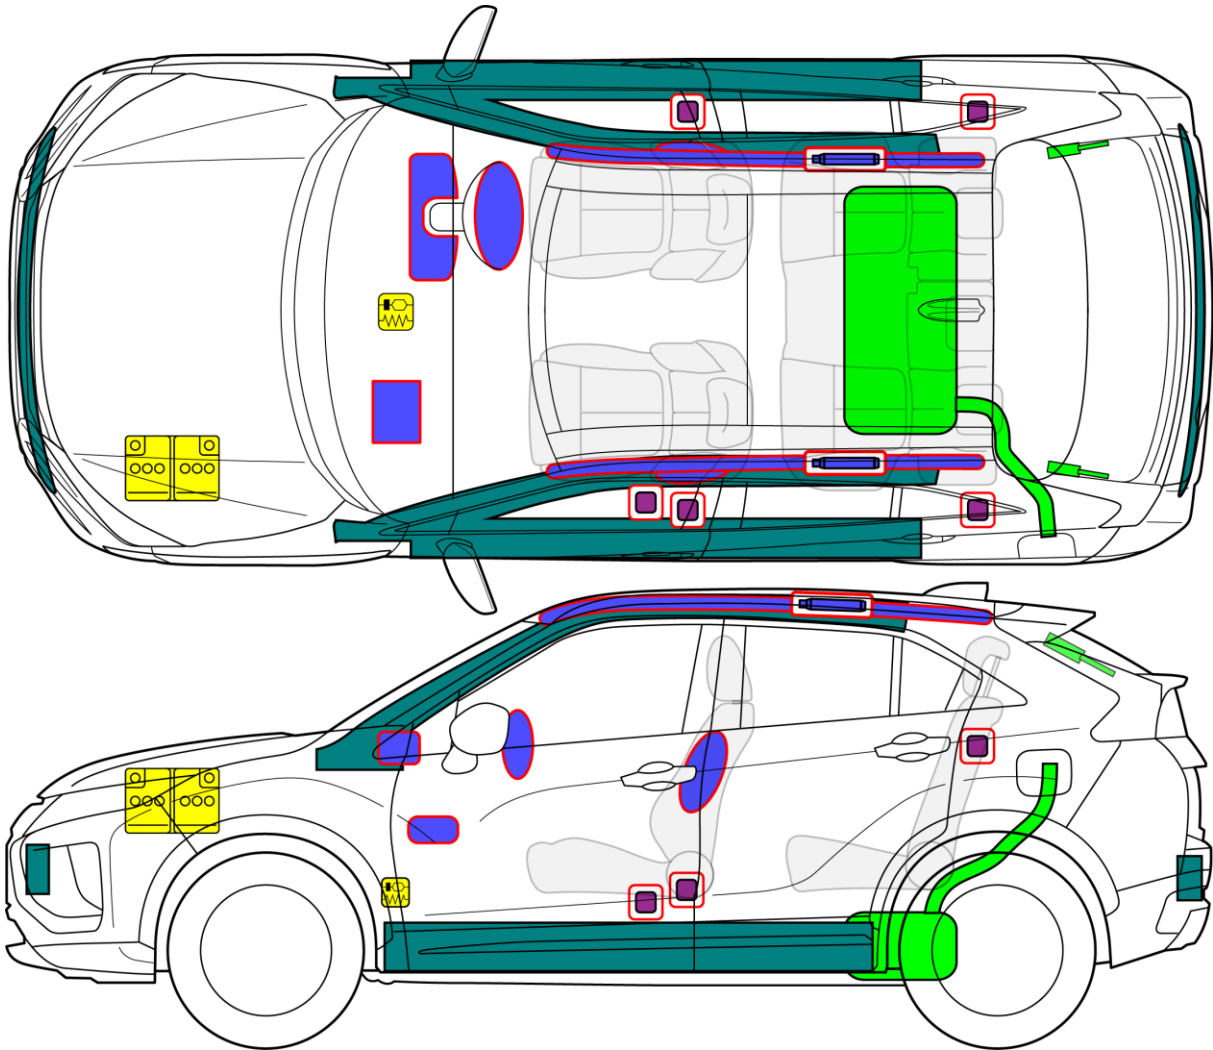

ECLIPSE CROSS

Body type: Station wagon
Type: GK1W Model year: 2017 – 2020

	Airbag		Stored gas inflator		Seat belt pretensioner		SRS control unit		Pedestrian protection active system
	Automatic rollover protection system		Gas strut / Preloaded spring		High strength zone		Zone requiring special attention		
	Battery low voltage		Ultra capacitor, low voltage		Fuel tank		Gas tank		Safety valve
	High voltage battery pack		High voltage power cable / component		High voltage disconnect		Fuse box disabling high voltage system		Ultra capacitor, high voltage
ID No.					Version No.		Version Date.		Page
GKW-ANRS-EN01					01		7/2020		1/1