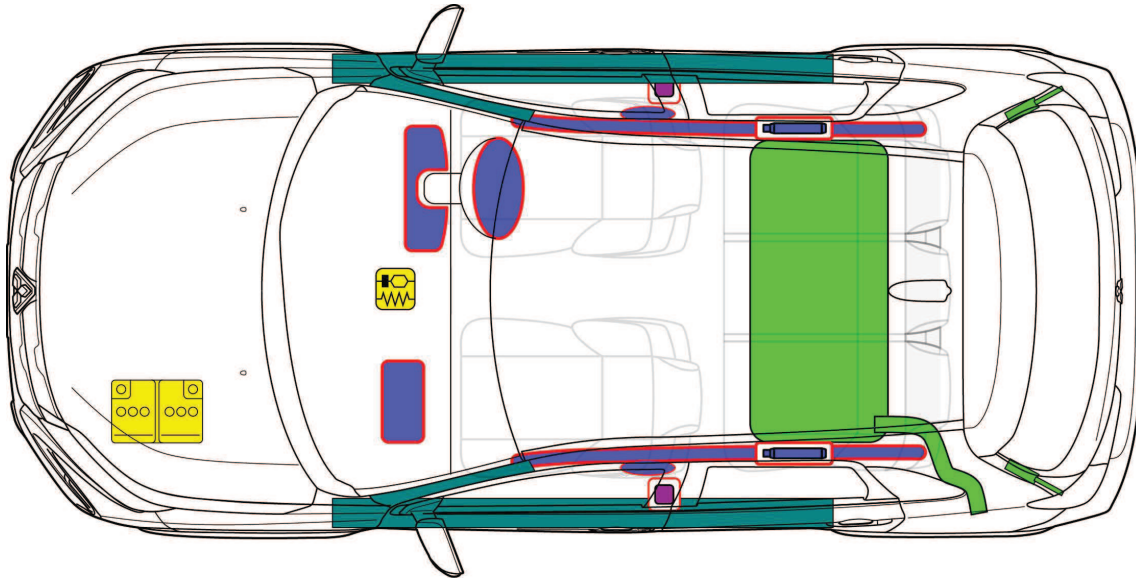

ASX

Body type: Station wagon
 Type: GA2W, GA5W Model year: 2019 –

	Airbag		Stored gas inflator		Seat belt pretensioner		SRS control unit		Pedestrian protection active system
	Automatic rollover protection system		Gas strut / Preloaded spring		High strength zone		Zone requiring special attention		
	Battery low voltage		Ultra capacitor, low voltage		Fuel tank		Gas tank		Safety valve
	High voltage battery pack		High voltage power cable / component		High voltage disconnect		Fuse box disabling high voltage system		Ultra capacitor, high voltage
				ID No.	Version No.	Version Date.	Page		
				GAW-ANRS-EN03	01	7/2020	1/1		