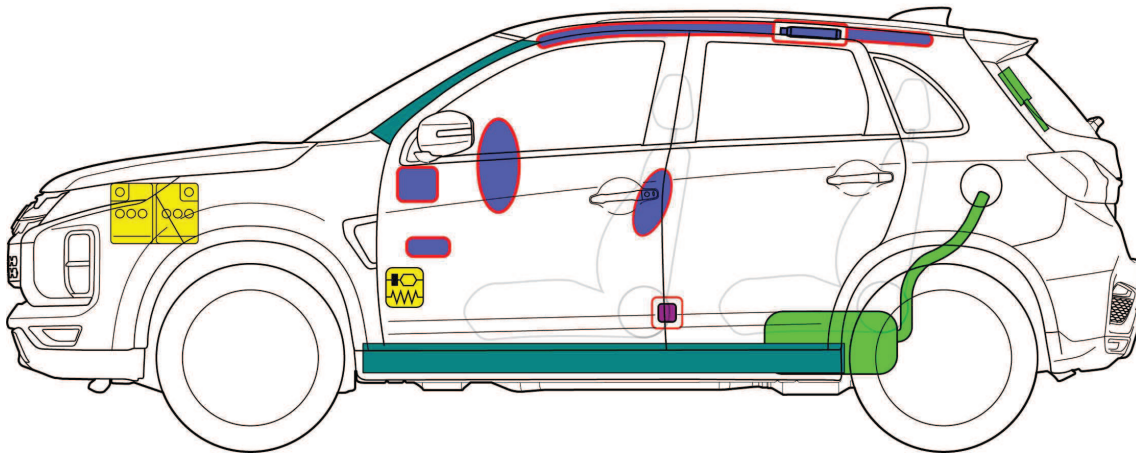

ASX

Body type: Station wagon
 Type: GA2W, GA5W Model year: 2019 –

	Airbag		Stored gas inflator		Seat belt pretensioner		SRS control unit		Pedestrian protection active system
	Automatic rollover protection system		Gas strut / Preloaded spring		High strength zone		Zone requiring special attention		
	Battery low voltage		Ultra capacitor, low voltage		Fuel tank		Gas tank		Safety valve
	High voltage battery pack		High voltage power cable / component		High voltage disconnect		Fuse box disabling high voltage system		Ultra capacitor, high voltage
				ID No.	Version No.	Version Date.	Page		
				GAW-ANRS-EN03	01	7/2020	1/1		