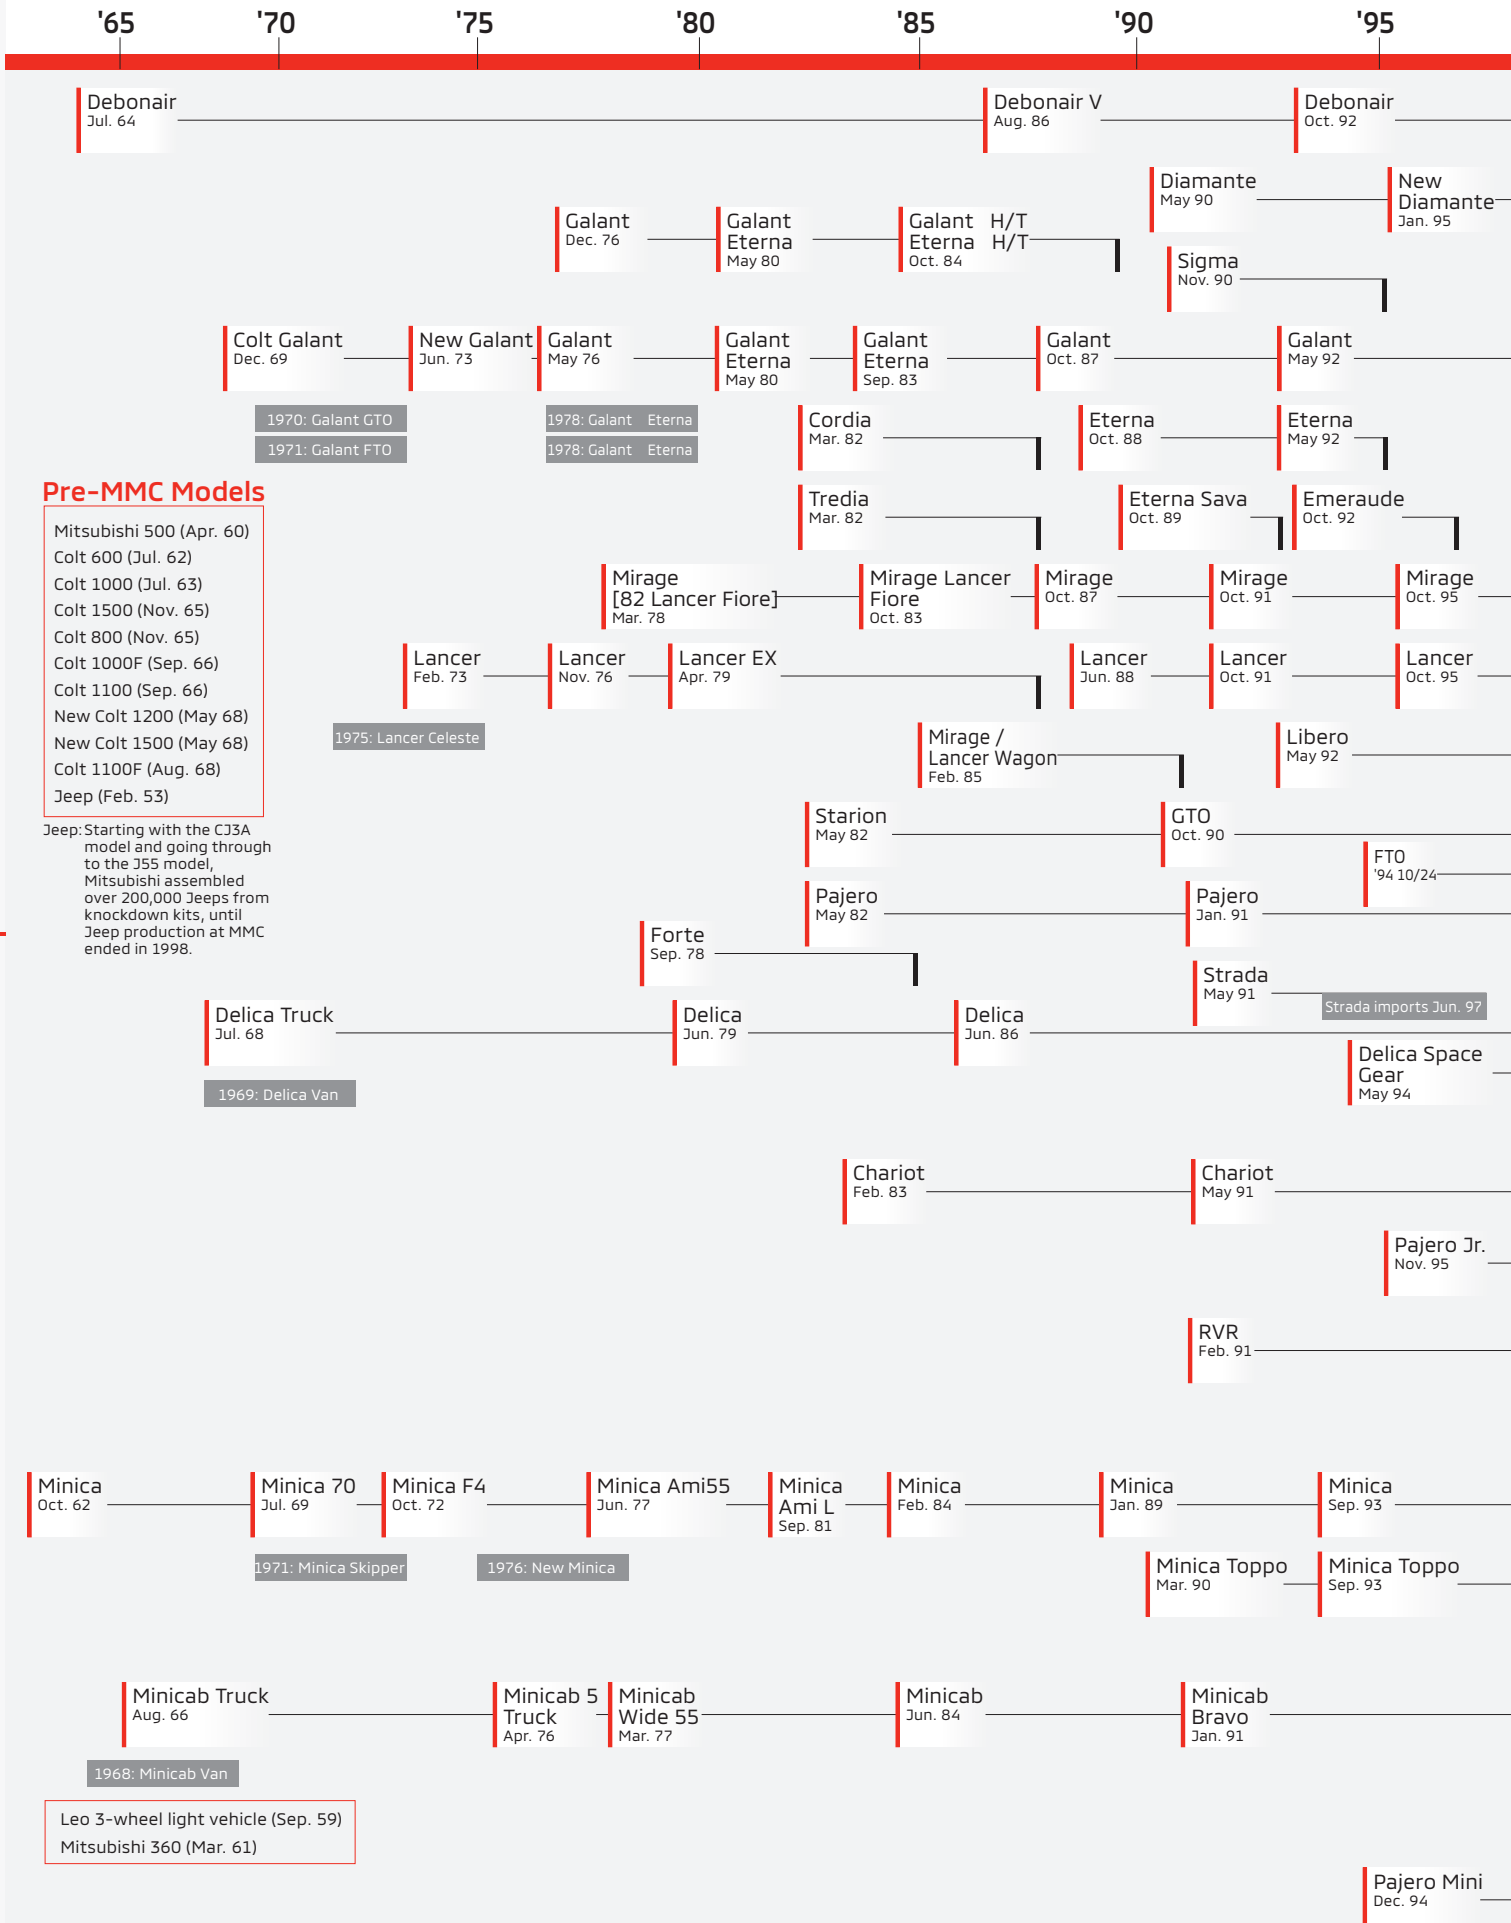

Products Over the Years (Japan)

History of Mitsubishi Motors major Vehicles

'00

'05

'10

'15

As of March 31, 2019
Note: Dates Refer to Launch Date

Products Over the Years (Japan)