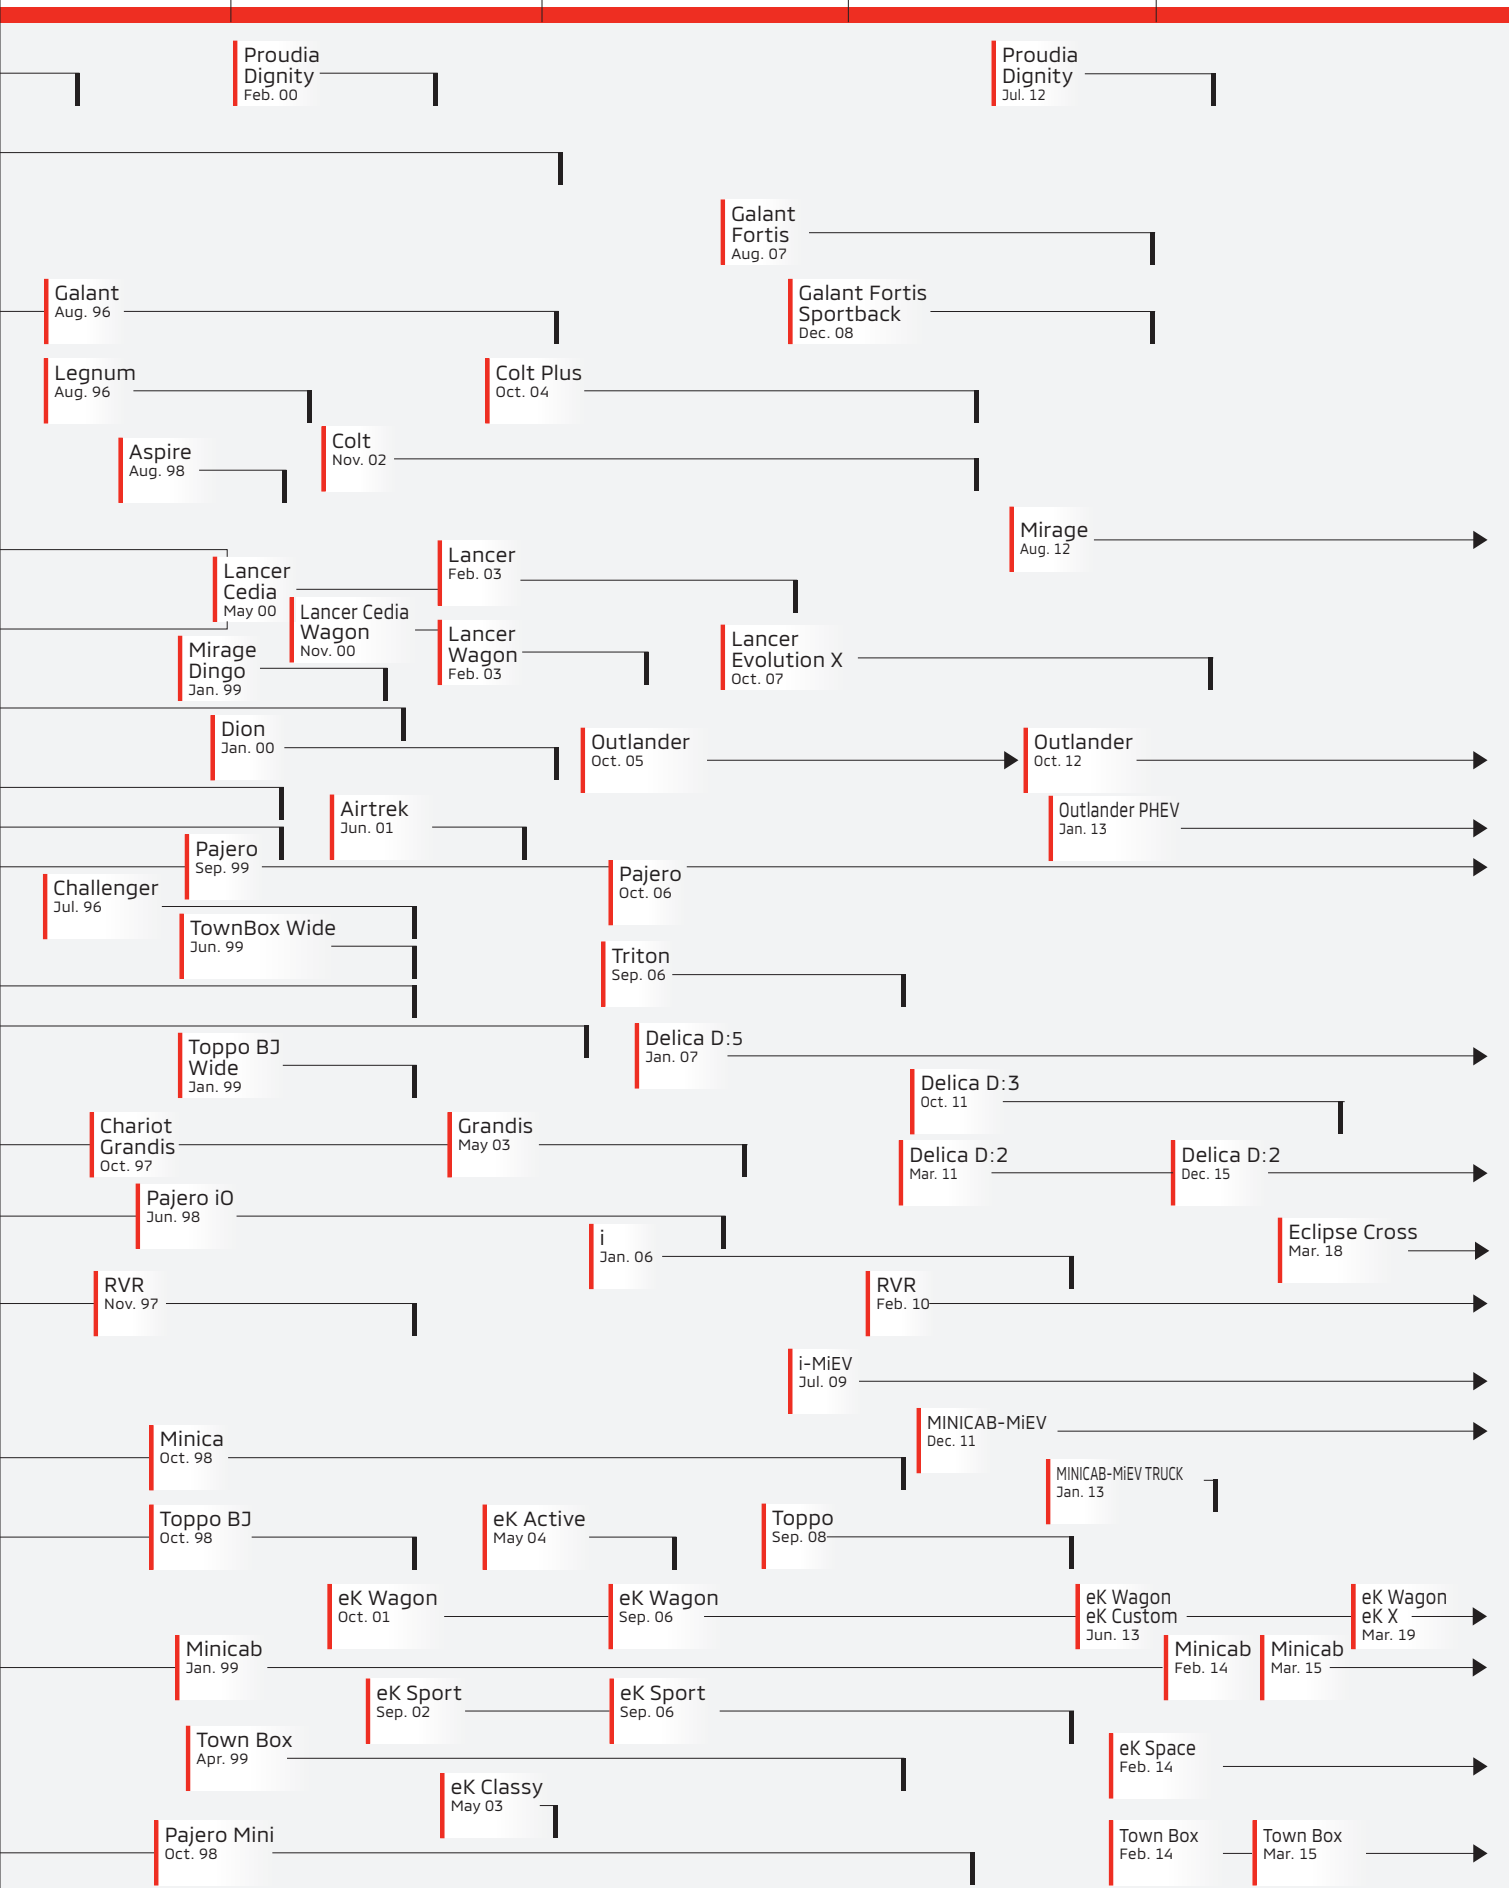

Products Over the Years (Japan)

History of Mitsubishi Motors major Vehicles

'00

'05

'10

'15

As of March 31, 2019
Note: Dates Refer to Launch Date

Products Over the Years (Japan)