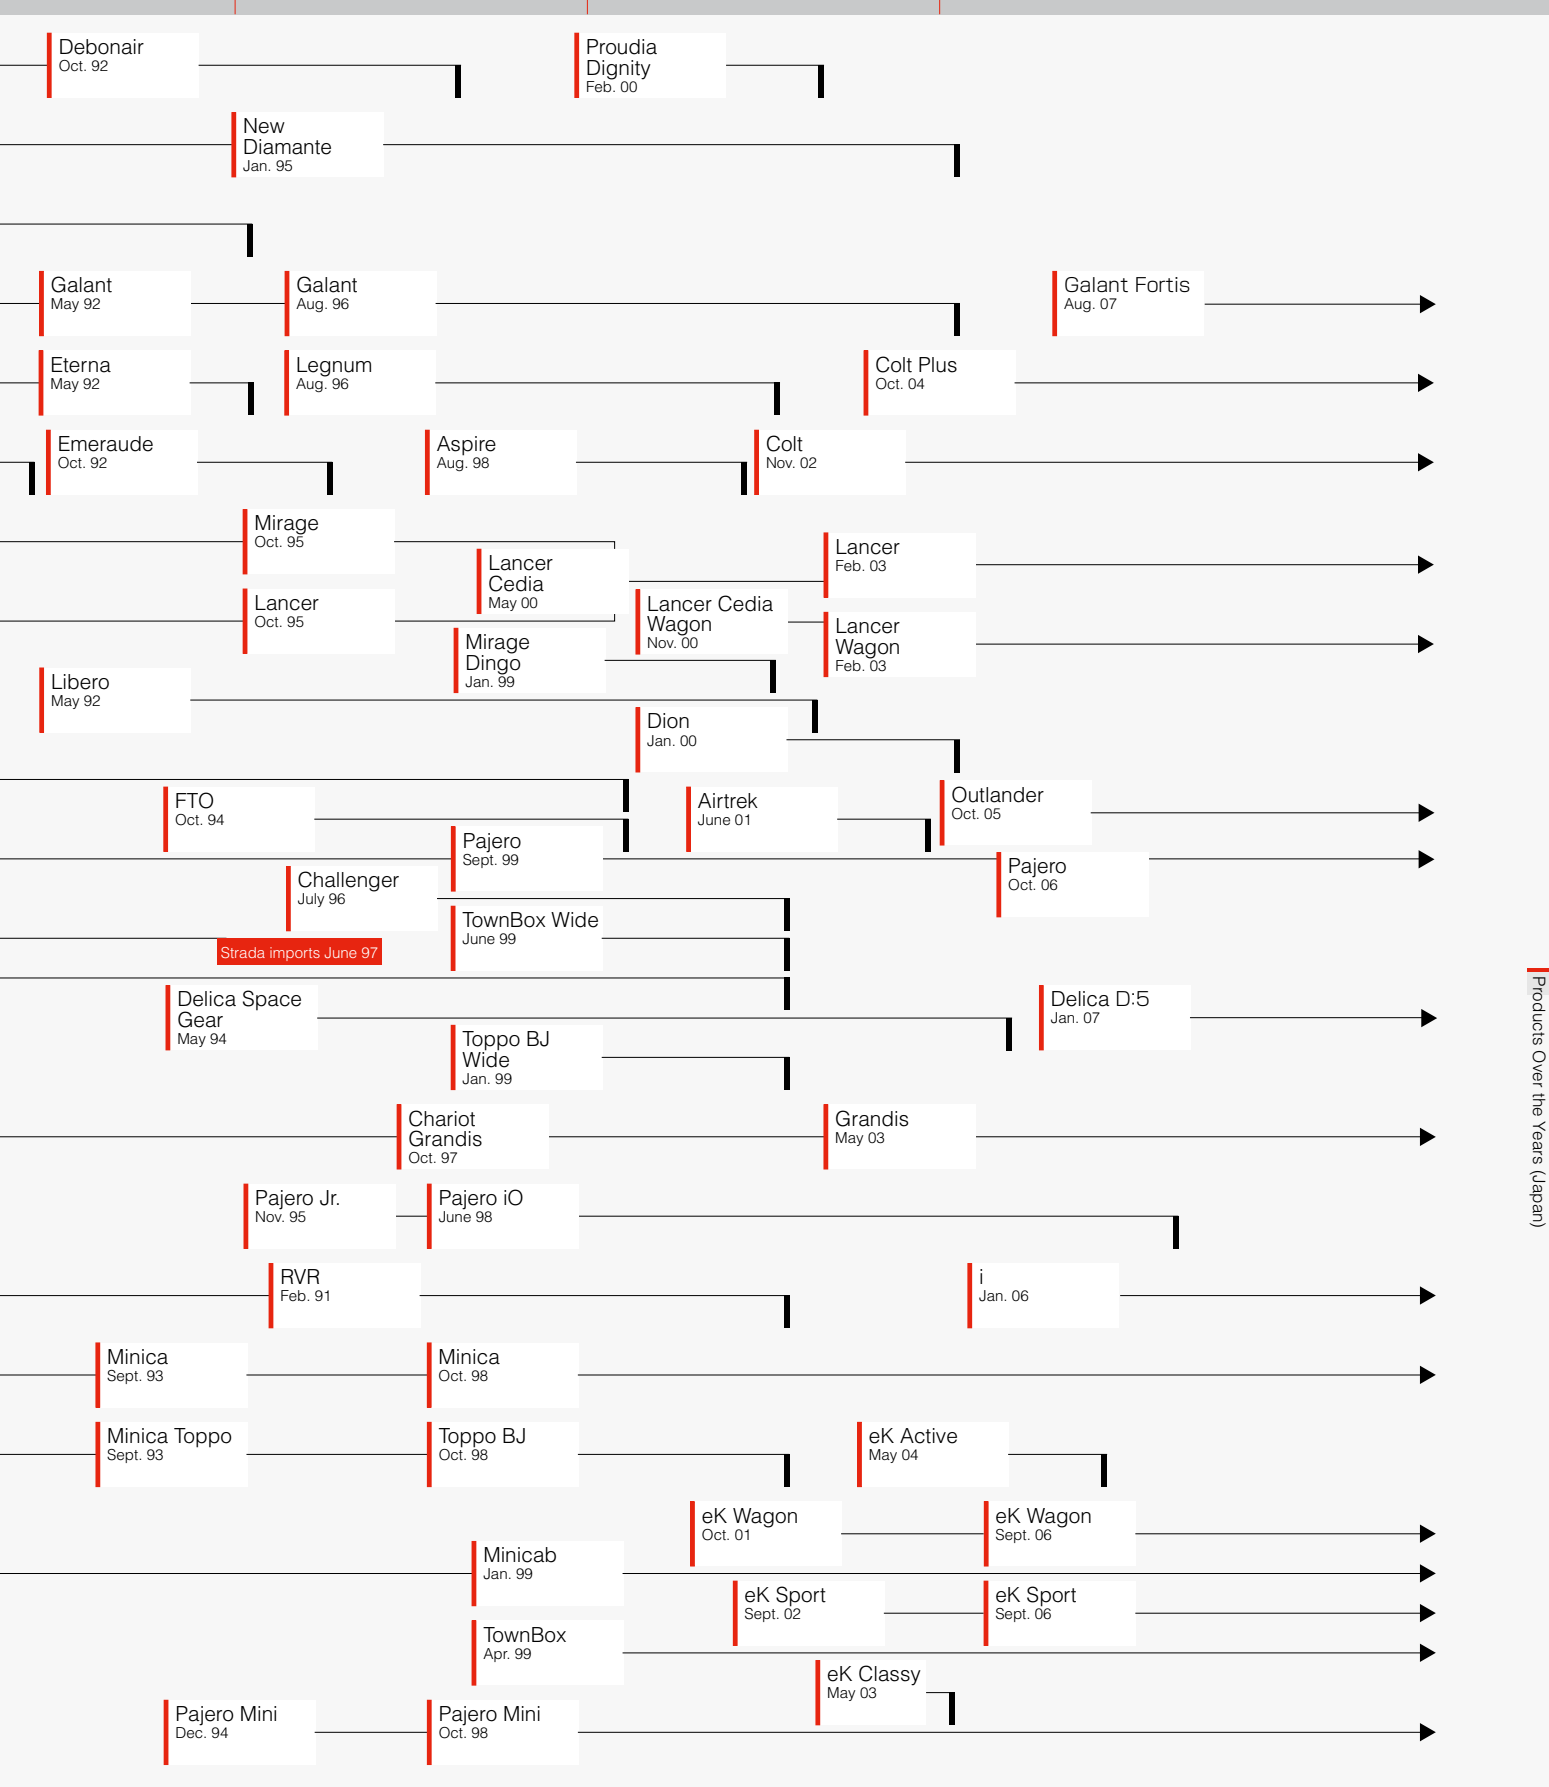

'95

'00

'05

As of Aug. 10, 2007
Note: Dates Refer to Launch Date

Products Over the Years (Japan)